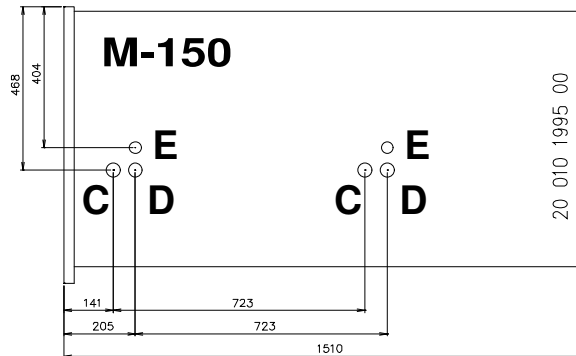

Masszeichnung Wandkühlregal ALASKA 150 ENERGY

	A	B		A	B
71	710	645	180	1856	1792
100	960	896	240	2436	2372
120	1250	1186	300	2956	2892
150	1510	1446	360	3648	3584

Position Ablauf

MODELLO	VASCA	FONDO
R452 REMOTE OPEN	20 020 00 5144 0	20 040 00 0263 0
R452 REMOTE CLOSED	20 020 00 5144 0	20 040 00 0263 0
R452 INTEGRAL OPEN	20 020 00 5144 0	20 040 00 0263 0
R452 INTEGRAL CLOSED	20 020 00 5144 0	20 040 00 0263 0
R452 VBN REMOTE OPEN	20 020 00 5144 0	20 040 00 0263 0
R452 VBN REMOTE CLOSED	20 020 00 5144 0	20 040 00 0263 0
R452 VBN INTEGRAL OPEN	20 020 00 5144 0	20 040 00 0263 0
R452 VBN INTEGRAL CLOSED	20 020 00 5144 0	20 040 00 0263 0
R290 INTEGRAL OPEN		
R290 INTEGRAL CLOSED		
R290 VBN INTEGRAL OPEN		
R290 VBN INTEGRAL CLOSED		

MODELLO	VASCA	FONDO
R452 REMOTE OPEN		
R452 REMOTE CLOSED		
R452 INTEGRAL OPEN		
R452 INTEGRAL CLOSED		
R452 VBN REMOTE OPEN		
R452 VBN REMOTE CLOSED		
R452 VBN INTEGRAL OPEN		
R452 VBN INTEGRAL CLOSED		
R290 INTEGRAL OPEN	20 010 1995 00	60 020 0358 00
R290 INTEGRAL CLOSED	20 010 1995 00	60 020 0358 00
R290 VBN INTEGRAL OPEN	20 010 1995 00	60 020 0358 00
R290 VBN INTEGRAL CLOSED	20 010 1995 00	60 020 0358 00

MODELLO	VASCA	FONDO
R452 REMOTE OPEN		
R452 REMOTE CLOSED		
R452 INTEGRAL OPEN		
R452 INTEGRAL CLOSED		
R452 VBN REMOTE OPEN		
R452 VBN REMOTE CLOSED		
R452 VBN INTEGRAL OPEN	20 010 2699 00	60 020 0431 00
R452 VBN INTEGRAL CLOSED	20 010 2699 00	60 020 0431 00
R290 INTEGRAL OPEN		
R290 INTEGRAL CLOSED		
R290 VBN INTEGRAL OPEN		
R290 VBN INTEGRAL CLOSED		