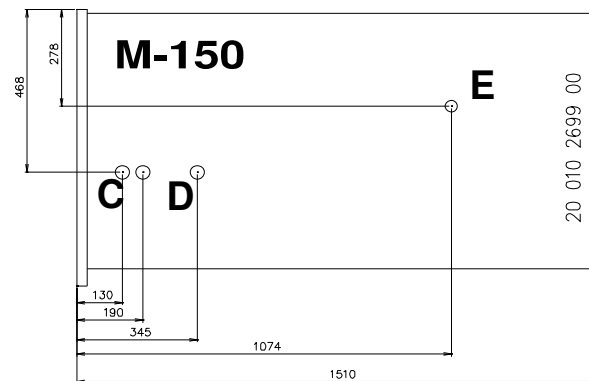

C - ELEKTRISCHER KABEL (ELECTRICAL WIRES)
D - ROHRE (PIPES)
E - ABLAUF (DRAIN)