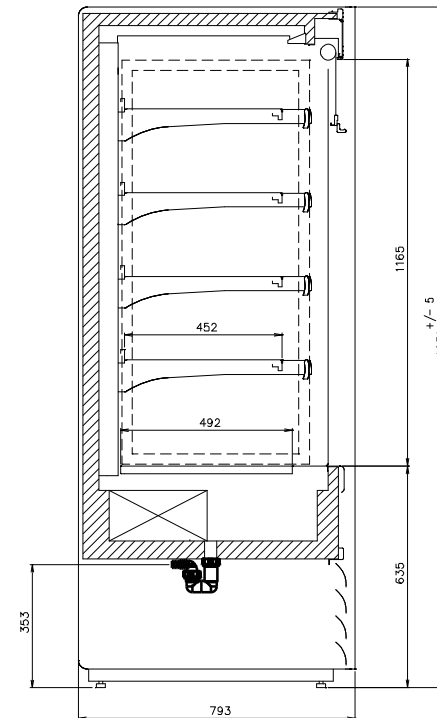

C - ELEKTRISCHER KABEL (ELECTRICAL WIRES)
D - ROHRE (PIPES)
E - ABLAUF (DRAIN)