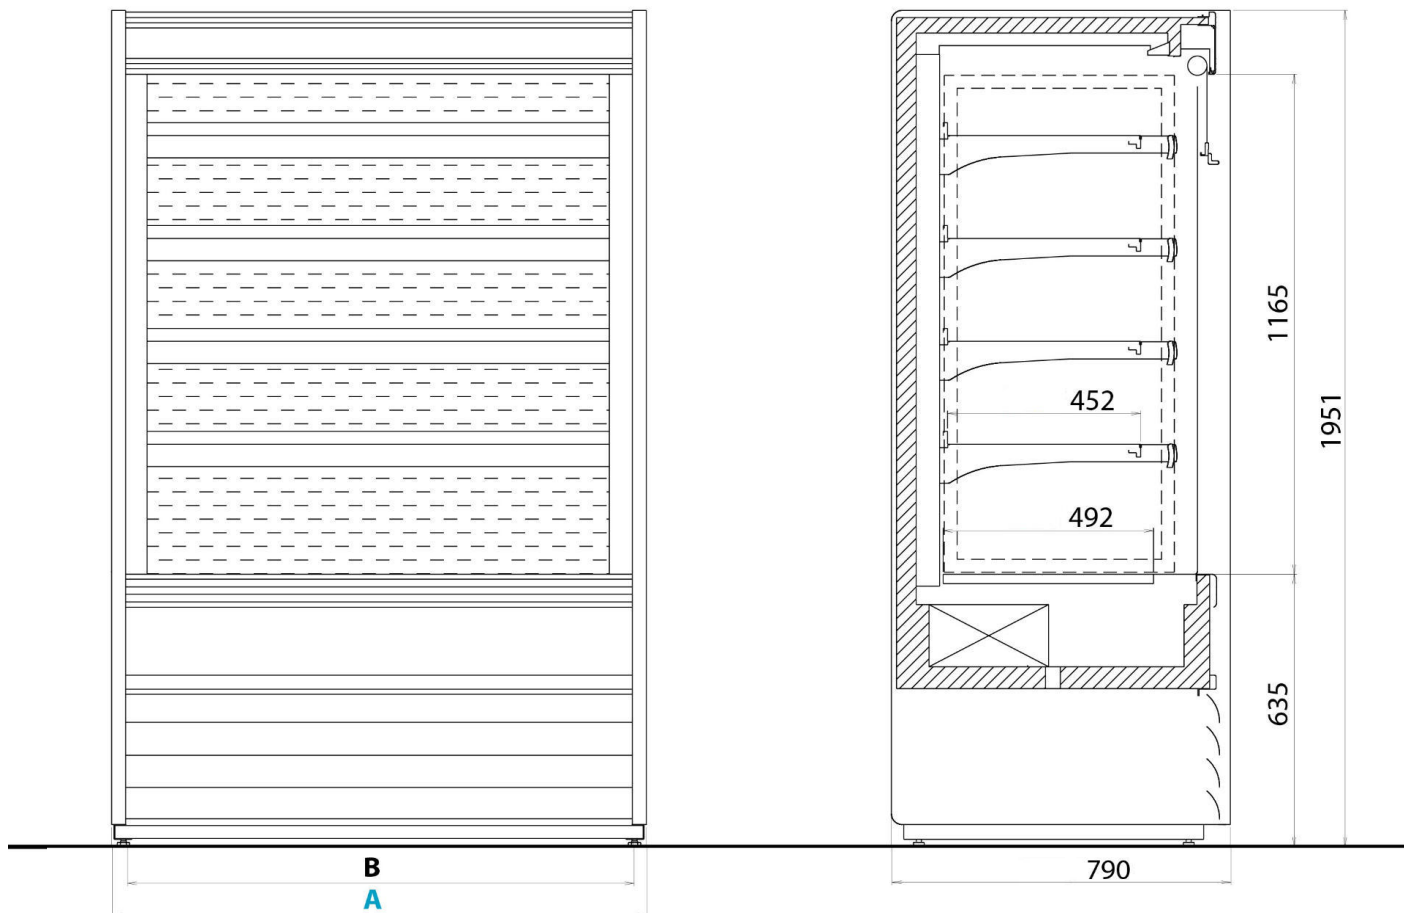

Masszeichnung Wandkühlregal ALASKA 150 ENERGY

	A	B		A	B
71	710	645	180	1856	1792
100	960	896	240	2436	2372
120	1250	1186	300	2956	2892
150	1510	1446	360	3648	3584

Position Ablauf

MODELLO	VASCA	FONDO
R452 REMOTE OPEN	20 020 00 5144 0	20 040 00 0263 0
R452 REMOTE CLOSED	20 020 00 5144 0	20 040 00 0263 0
R452 INTEGRAL OPEN	20 020 00 5144 0	20 040 00 0263 0
R452 INTEGRAL CLOSED	20 020 00 5144 0	20 040 00 0263 0
R452 VBN REMOTE OPEN	20 020 00 5144 0	20 040 00 0263 0
R452 VBN REMOTE CLOSED	20 020 00 5144 0	20 040 00 0263 0
R452 VBN INTEGRAL OPEN	20 020 00 5144 0	20 040 00 0263 0
R452 VBN INTEGRAL CLOSED	20 020 00 5144 0	20 040 00 0263 0
R290 INTEGRAL OPEN		
R290 INTEGRAL CLOSED		
R290 VBN INTEGRAL OPEN		
R290 VBN INTEGRAL CLOSED		

MODELLO	VASCA	FONDO
R452 REMOTE OPEN		
R452 REMOTE CLOSED		
R452 INTEGRAL OPEN		
R452 INTEGRAL CLOSED		
R452 VBN REMOTE OPEN		
R452 VBN REMOTE CLOSED		
R452 VBN INTEGRAL OPEN		
R452 VBN INTEGRAL CLOSED		
R290 INTEGRAL OPEN	20 010 1995 00	60 020 0358 00
R290 INTEGRAL CLOSED	20 010 1995 00	60 020 0358 00
R290 VBN INTEGRAL OPEN	20 010 1995 00	60 020 0358 00
R290 VBN INTEGRAL CLOSED	20 010 1995 00	60 020 0358 00

MODELLO	VASCA	FONDO
R452 REMOTE OPEN		
R452 REMOTE CLOSED		
R452 INTEGRAL OPEN		
R452 INTEGRAL CLOSED		
R452 VBN REMOTE OPEN		
R452 VBN REMOTE CLOSED		
R452 VBN INTEGRAL OPEN	20 010 2699 00	60 020 0431 00
R452 VBN INTEGRAL CLOSED	20 010 2699 00	60 020 0431 00
R290 INTEGRAL OPEN		
R290 INTEGRAL CLOSED		
R290 VBN INTEGRAL OPEN		
R290 VBN INTEGRAL CLOSED		