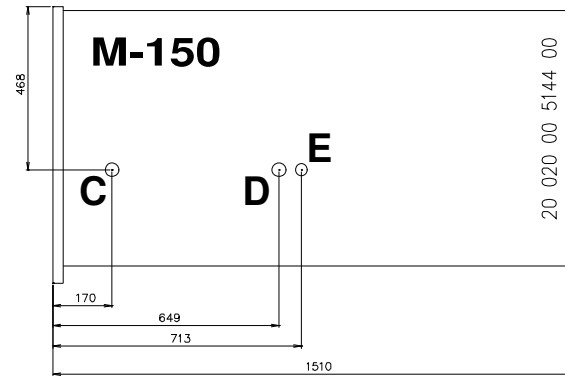

Masszeichnung Wandkühlregal ALASKA 150 ENERGY

	A	B		A	B
71	710	645	180	1856	1792
100	960	896	240	2436	2372
120	1250	1186	300	2956	2892
150	1510	1446	360	3648	3584

Position Ablauf

MODELLO	VASCA	FONDO
R452 REMOTE OPEN	20 020 00 5144 0	20 040 00 0263 0
R452 REMOTE CLOSED	20 020 00 5144 0	20 040 00 0263 0
R452 INTEGRAL OPEN	20 020 00 5144 0	20 040 00 0263 0
R452 INTEGRAL CLOSED	20 020 00 5144 0	20 040 00 0263 0
R452 VBN REMOTE OPEN	20 020 00 5144 0	20 040 00 0263 0
R452 VBN REMOTE CLOSED	20 020 00 5144 0	20 040 00 0263 0
R452 VBN INTEGRAL OPEN	20 020 00 5144 0	20 040 00 0263 0
R452 VBN INTEGRAL CLOSED	20 020 00 5144 0	20 040 00 0263 0
R290 INTEGRAL OPEN		
R290 INTEGRAL CLOSED		
R290 VBN INTEGRAL OPEN		
R290 VBN INTEGRAL CLOSED		

MODELLO	VASCA	FONDO
R452 REMOTE OPEN		
R452 REMOTE CLOSED		
R452 INTEGRAL OPEN		
R452 INTEGRAL CLOSED		
R452 VBN REMOTE OPEN		
R452 VBN REMOTE CLOSED		
R452 VBN INTEGRAL OPEN		
R452 VBN INTEGRAL CLOSED		
R290 INTEGRAL OPEN	20 010 1995 00	60 020 0358 00
R290 INTEGRAL CLOSED	20 010 1995 00	60 020 0358 00
R290 VBN INTEGRAL OPEN	20 010 1995 00	60 020 0358 00
R290 VBN INTEGRAL CLOSED	20 010 1995 00	60 020 0358 00