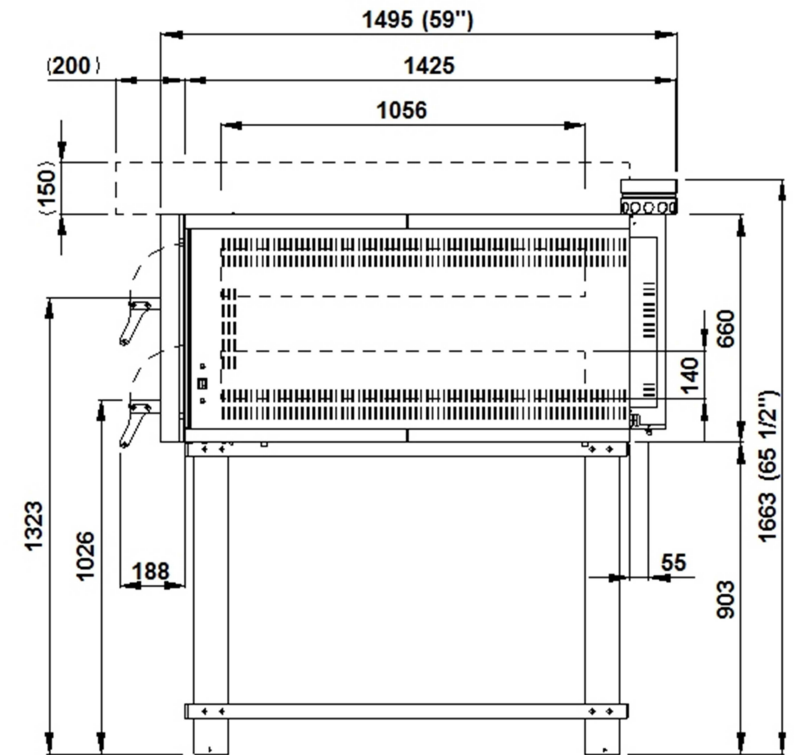

## MORETTI Elektro-Pizzaofen iDeck D 105.105 DIGITAL

[Art. 493105105222]

TOP VIEW

REAR VIEW

RIGHT SIDE VIEW