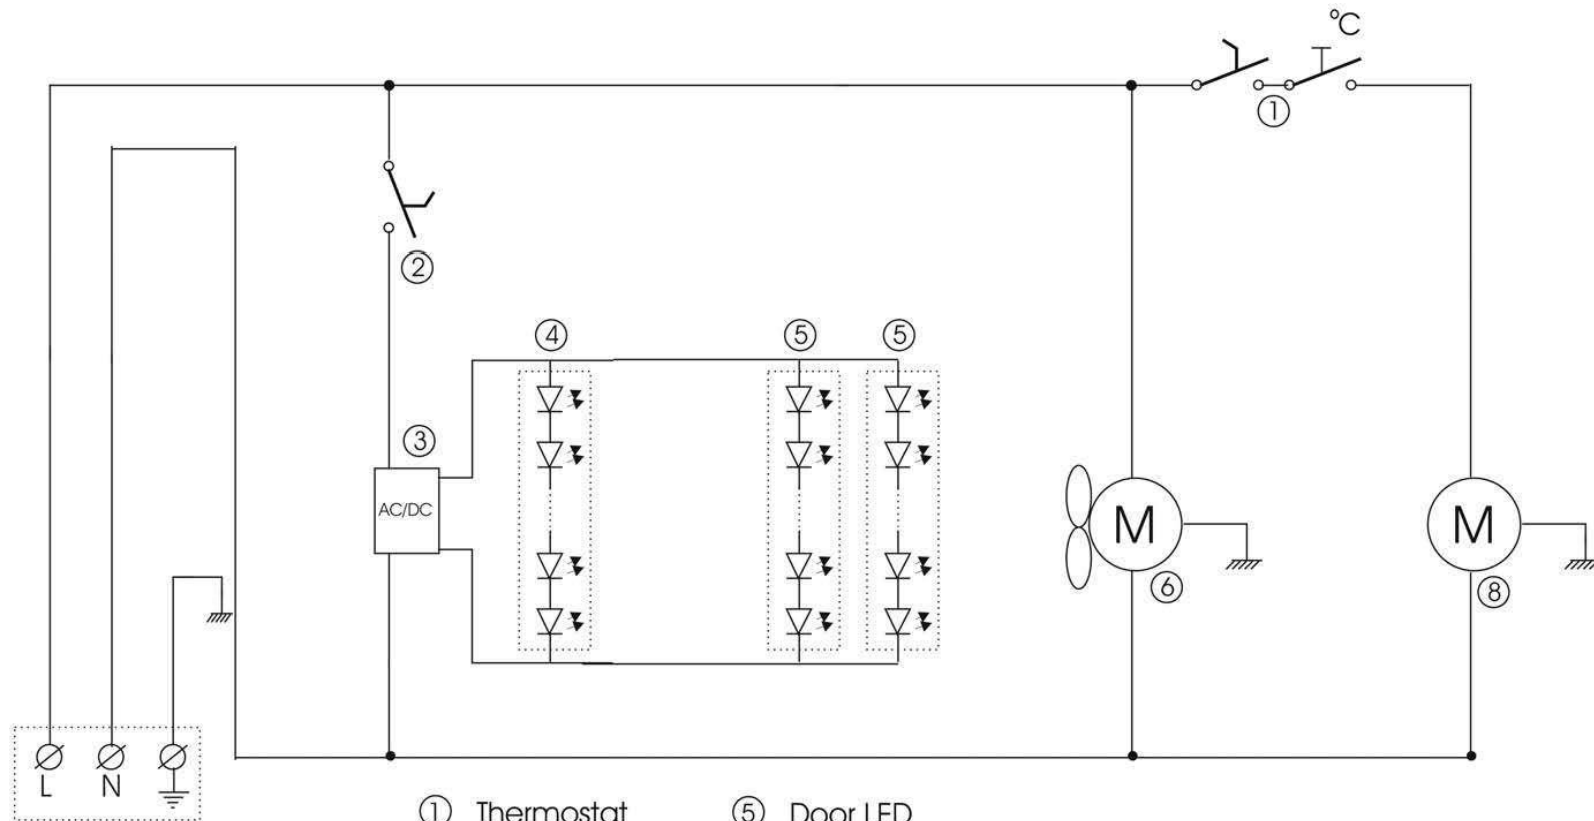

Schaltplan

Gewerbekühlschrank KU 385 G BLACK

[Art. 435800445]

- ① Thermostat
- ② Light switch
- ③ Power supply
- ④ Canopy LED
- ⑤ Door LED
- ⑥ Internal fan
- ⑧ Compressor

	Date: 170327
	Rev.: 01
Wiring diagram	Rev. by: rfj
Drawing no.:	