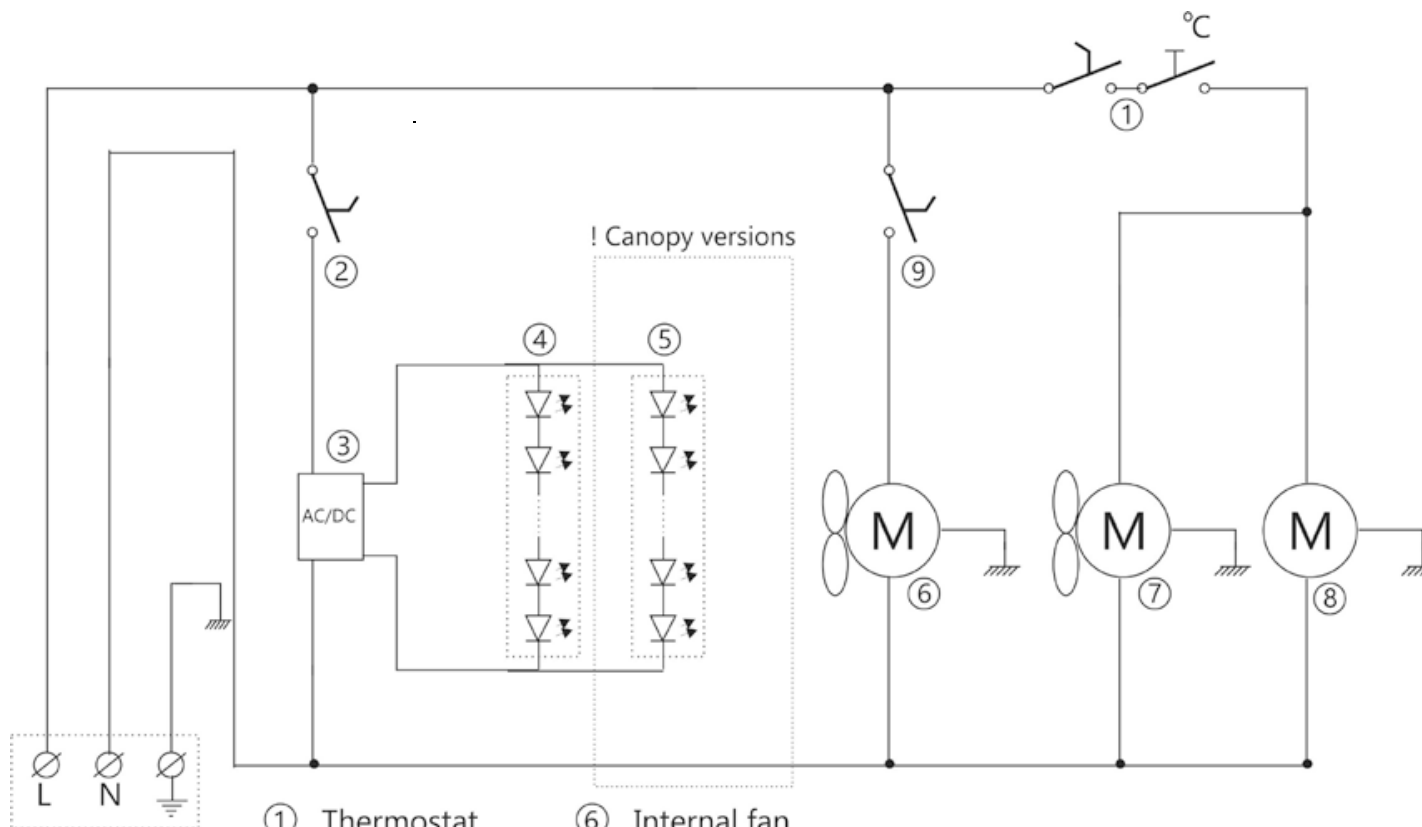

Schaltplan

Gewerbekühlschrank KU 385 G BLACK

[Art. 435800445]

- ① Thermostat
- ② Light switch
- ③ Power supply
- ④ Canopy LED
- ⑤ Door LED
- ⑥ Internal fan
- ⑧ Compressor

	Date: 170327
	Rev.: 01
Wiring diagram	Rev. by: rfj
Drawing no.:	

- ① Thermostat
- ② Light switch
- ③ Power supply
- ④ Internal LED
- ⑤ Canopy LED
- ⑥ Internal fan
- ⑦ Condenser fan
- ⑧ Compressor
- ⑨ Door switch (Option)