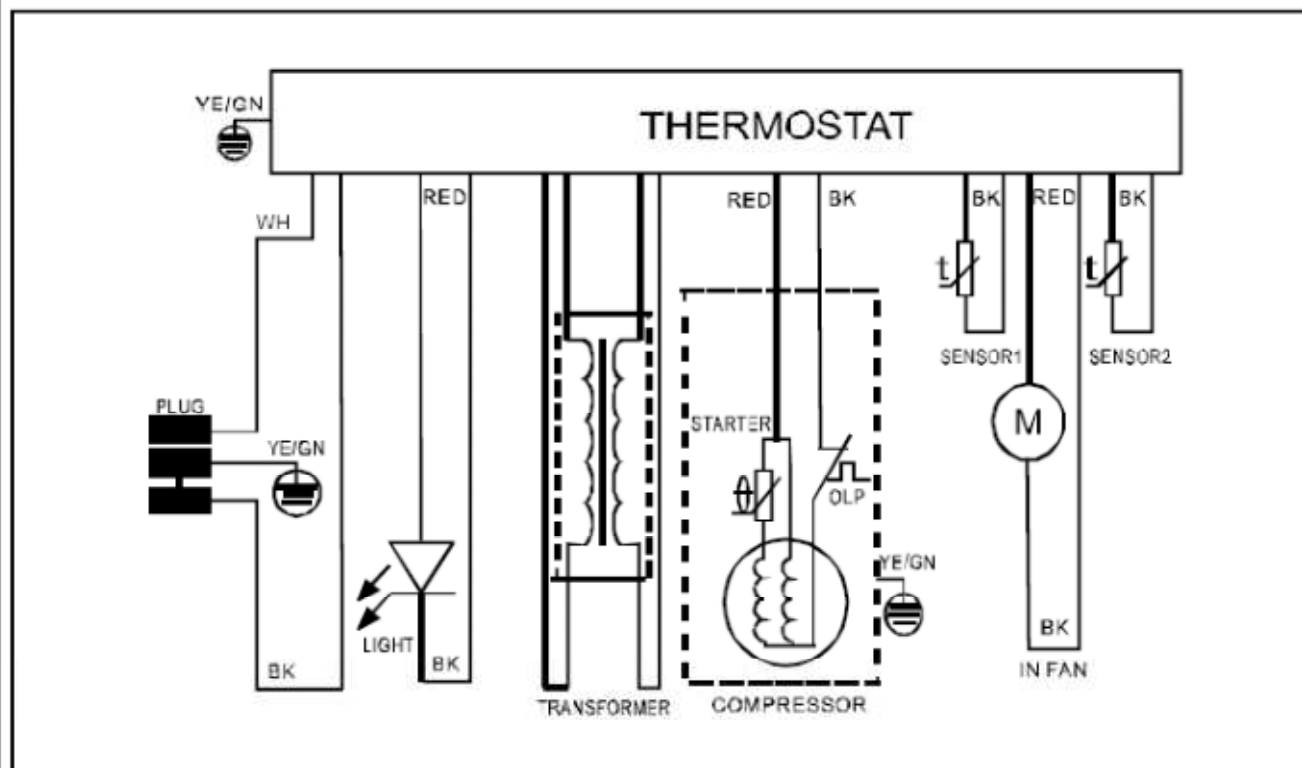

## MODEL:M85 SLIMLINE

SPECIFICATIONS	
SERIAL No.:	
CLIMATE CATEGORY	N
REFRIGERANT	R600a
AMOUNT	30g
RATED VOLTAGE	220-240V
RATED FREQUENCY	50Hz
RATED CURRENT	0.6A
POWER INPUT	96W
POWER LAMP	0.7W
NET WEIGHT	40Kg