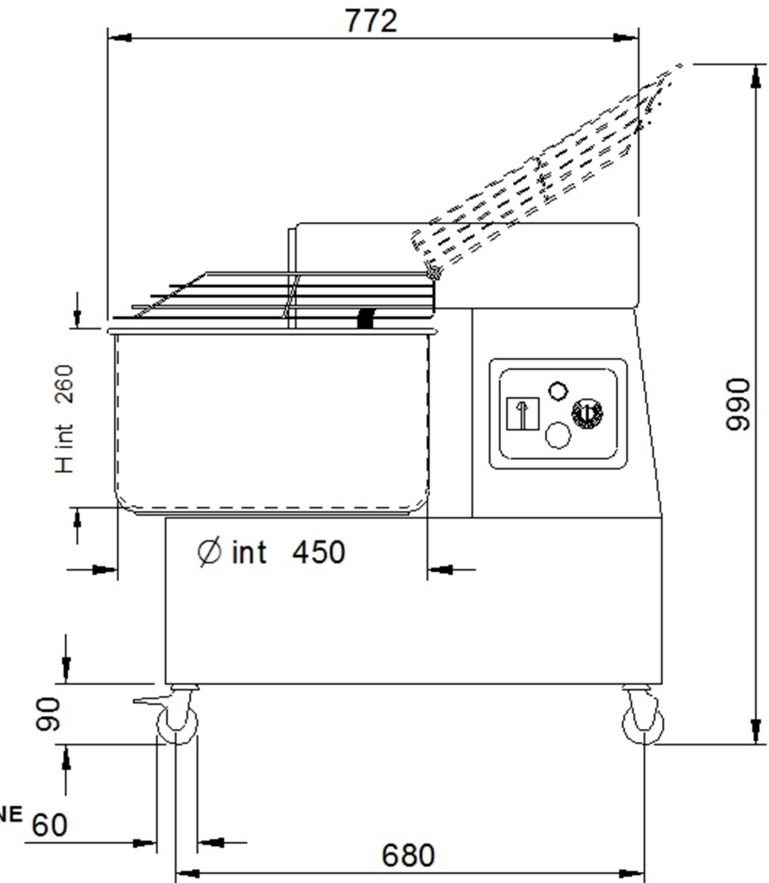

## MORETTI-Spiralteigknetmaschine iM 38 - iMix

[Art. 493102100]

TOP VIEW

REAR VIEW

RIGHT SIDE VIEW