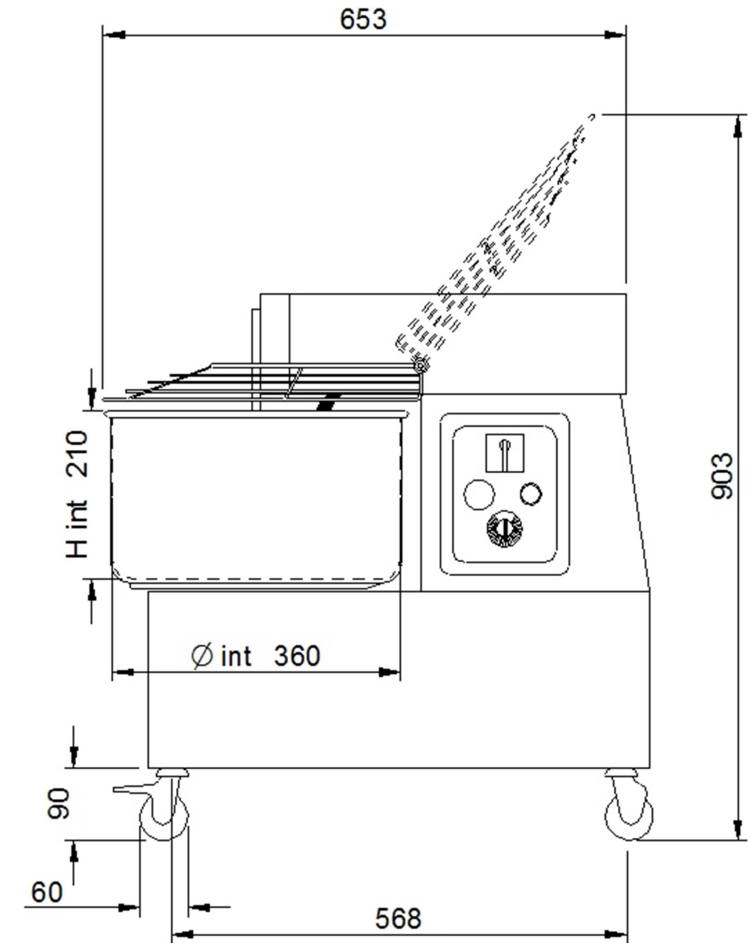

## MORETTI-Spiralteigknetmaschine iM 18 - iMix

[Art. 493101000]

TOP VIEW

REAR VIEW

RIGHT SIDE VIEW