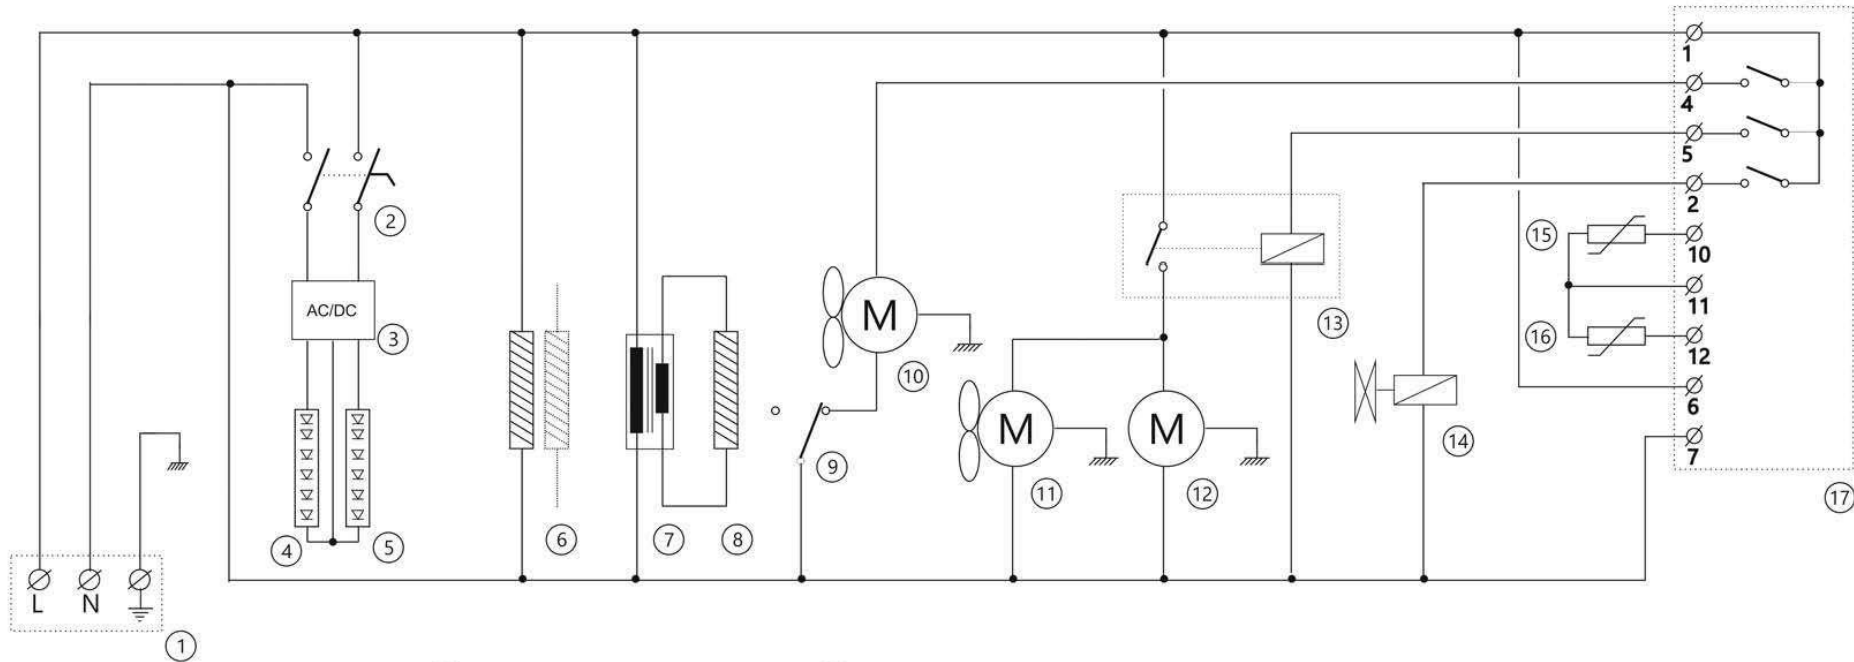

Schaltplan

Gewerbetiefkühlschrank TKU 440 G-LED

[Art. 435225001]

NordCap®

PROFESSIONELL KÜHLEN

XR06CX

- ① Junction box
- ② Light switch
- ③ LED Power supply
- ④ Canopy LED
- ⑤ Door LED
- ⑥ Frame heater
- ⑦ Power supply for door glas
- ⑧ Heated door glass (No part)
- ⑨ Door switch
- ⑩ Evaporator fan
- ⑪ Condenser fan
- ⑫ Compressor
- ⑬ Contactor
- ⑭ Defrost valve
- ⑮ Evaporator probe
- ⑯ Room probe
- ⑰ Thermostat