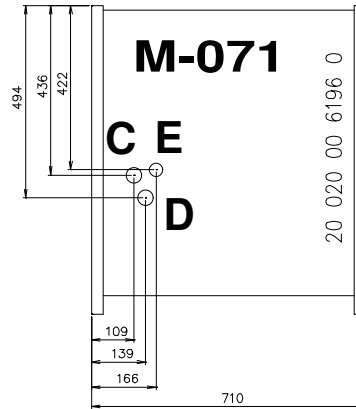

Masszeichnung

Wandkühlregal ALASKA 071 ENERGY

	A	B		A	B
71	710	645	180	1856	1792
100	960	896	240	2436	2372
120	1250	1186	300	2956	2892
150	1510	1446	360	3648	3584

Position Ablauf

MODELLO	VASCA	FONDO
R452 REMOTE OPEN		
R452 REMOTE CLOSED		
R452 INTEGRAL OPEN		
R452 INTEGRAL CLOSED		
R452 VBN REMOTE OPEN		
R452 VBN REMOTE CLOSED		
R452 VBN INTEGRAL OPEN		
R452 VBN INTEGRAL CLOSED	20 020 00 6196 00	20 040 00 0498 0
R290 INTEGRAL OPEN		
R290 INTEGRAL CLOSED		
R290 VBN INTEGRAL OPEN		
R290 VBN INTEGRAL CLOSED		

MODELLO	VASCA	FONDO
R452 REMOTE OPEN	20 010 2562 00	20 040 00 0425 0
R452 REMOTE CLOSED	20 010 2562 00	20 040 00 0425 0
R452 INTEGRAL OPEN	20 010 2562 00	20 040 00 0425 0
R452 INTEGRAL CLOSED	20 010 2562 00	20 040 00 0425 0
R452 VBN REMOTE OPEN	20 010 2562 00	20 040 00 0425 0
R452 VBN REMOTE CLOSED	20 010 2562 00	20 040 00 0425 0
R452 VBN INTEGRAL OPEN		
R452 VBN INTEGRAL CLOSED		
R290 INTEGRAL OPEN	20 010 2562 00	20 040 00 0425 0
R290 INTEGRAL CLOSED	20 010 2562 00	20 040 00 0425 0
R290 VBN INTEGRAL OPEN		
R290 VBN INTEGRAL CLOSED	20 010 2562 00	20 040 00 0425 0