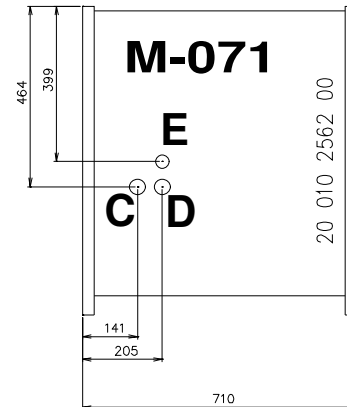

Masszeichnung

Wandkühlregal ALASKA 071 ENERGY

	A	B		A	B
71	710	645	180	1856	1792
100	960	896	240	2436	2372
120	1250	1186	300	2956	2892
150	1510	1446	360	3648	3584

Position Ablauf

MODELLO	VASCA	FONDO
R452 REMOTE OPEN		
R452 REMOTE CLOSED		
R452 INTEGRAL OPEN		
R452 INTEGRAL CLOSED		
R452 VBN REMOTE OPEN		
R452 VBN REMOTE CLOSED		
R452 VBN INTEGRAL OPEN		
R452 VBN INTEGRAL CLOSED	20 020 00 6196 00	20 040 00 0498 0
R290 INTEGRAL OPEN		
R290 INTEGRAL CLOSED		
R290 VBN INTEGRAL OPEN		
R290 VBN INTEGRAL CLOSED		

MODELLO	VASCA	FONDO
R452 REMOTE OPEN	20 010 2562 00	20 040 00 0425 0
R452 REMOTE CLOSED	20 010 2562 00	20 040 00 0425 0
R452 INTEGRAL OPEN	20 010 2562 00	20 040 00 0425 0
R452 INTEGRAL CLOSED	20 010 2562 00	20 040 00 0425 0
R452 VBN REMOTE OPEN	20 010 2562 00	20 040 00 0425 0
R452 VBN REMOTE CLOSED	20 010 2562 00	20 040 00 0425 0
R452 VBN INTEGRAL OPEN		
R452 VBN INTEGRAL CLOSED		
R290 INTEGRAL OPEN	20 010 2562 00	20 040 00 0425 0
R290 INTEGRAL CLOSED	20 010 2562 00	20 040 00 0425 0
R290 VBN INTEGRAL OPEN		
R290 VBN INTEGRAL CLOSED	20 010 2562 00	20 040 00 0425 0