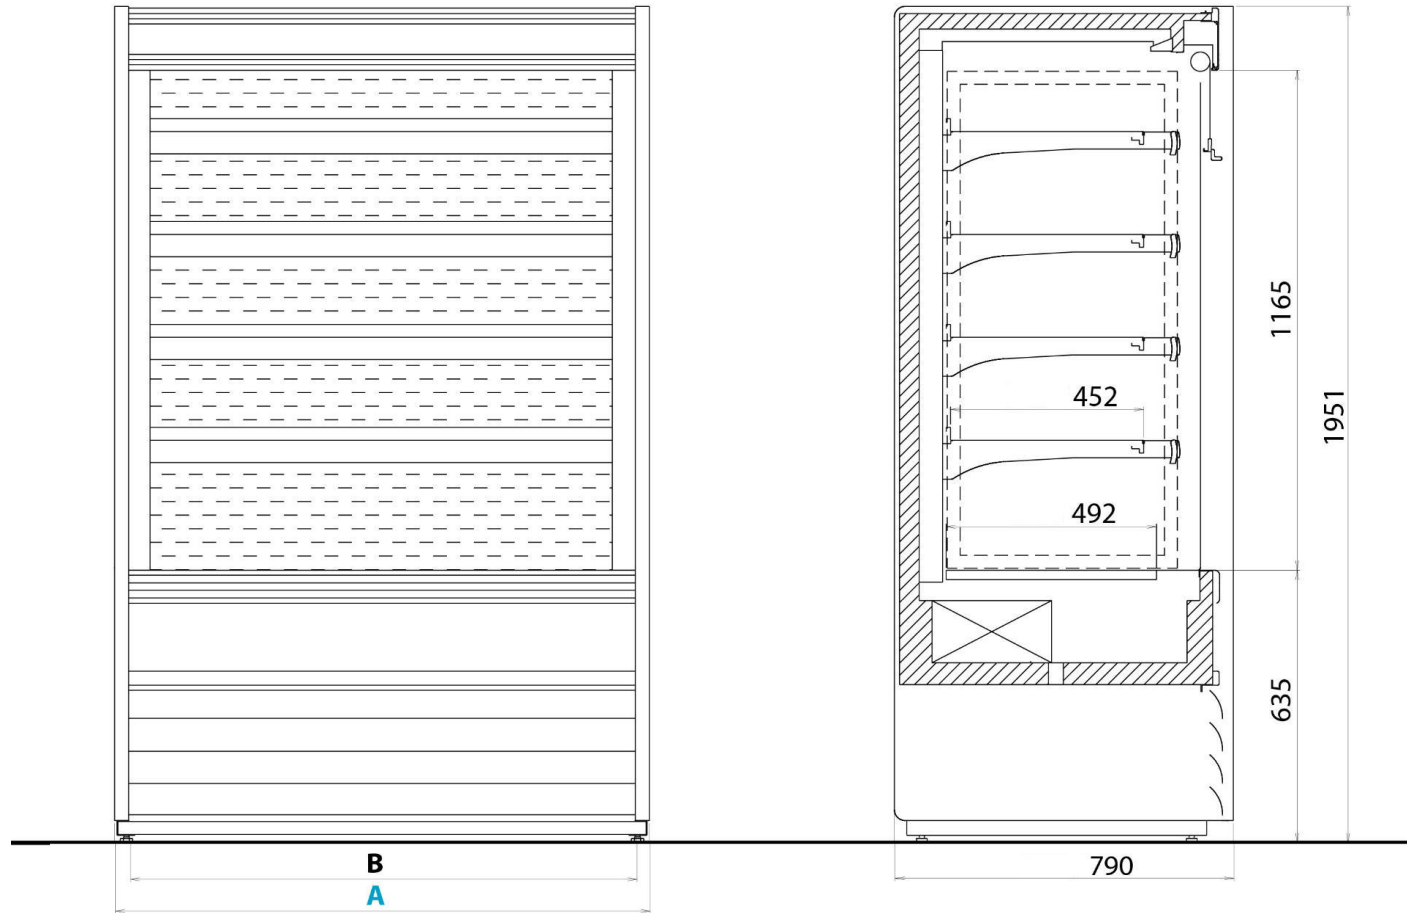

Masszeichnung

Wandkühlregal ALASKA 071 ENERGY

	A	B		A	B
71	710	645	180	1856	1792
100	960	896	240	2436	2372
120	1250	1186	300	2956	2892
150	1510	1446	360	3648	3584

Position Ablauf

MODELLO	VASCA	FONDO
R452 REMOTE OPEN		
R452 REMOTE CLOSED		
R452 INTEGRAL OPEN		
R452 INTEGRAL CLOSED		
R452 VBN REMOTE OPEN		
R452 VBN REMOTE CLOSED		
R452 VBN INTEGRAL OPEN		
R452 VBN INTEGRAL CLOSED	20 020 00 6196 00	20 040 00 0498 0
R290 INTEGRAL OPEN		
R290 INTEGRAL CLOSED		
R290 VBN INTEGRAL OPEN		
R290 VBN INTEGRAL CLOSED		

MODELLO	VASCA	FONDO
R452 REMOTE OPEN	20 010 2562 00	20 040 00 0425 0
R452 REMOTE CLOSED	20 010 2562 00	20 040 00 0425 0
R452 INTEGRAL OPEN	20 010 2562 00	20 040 00 0425 0
R452 INTEGRAL CLOSED	20 010 2562 00	20 040 00 0425 0
R452 VBN REMOTE OPEN	20 010 2562 00	20 040 00 0425 0
R452 VBN REMOTE CLOSED	20 010 2562 00	20 040 00 0425 0
R452 VBN INTEGRAL OPEN		
R452 VBN INTEGRAL CLOSED		
R290 INTEGRAL OPEN	20 010 2562 00	20 040 00 0425 0
R290 INTEGRAL CLOSED	20 010 2562 00	20 040 00 0425 0
R290 VBN INTEGRAL OPEN		
R290 VBN INTEGRAL CLOSED	20 010 2562 00	20 040 00 0425 0