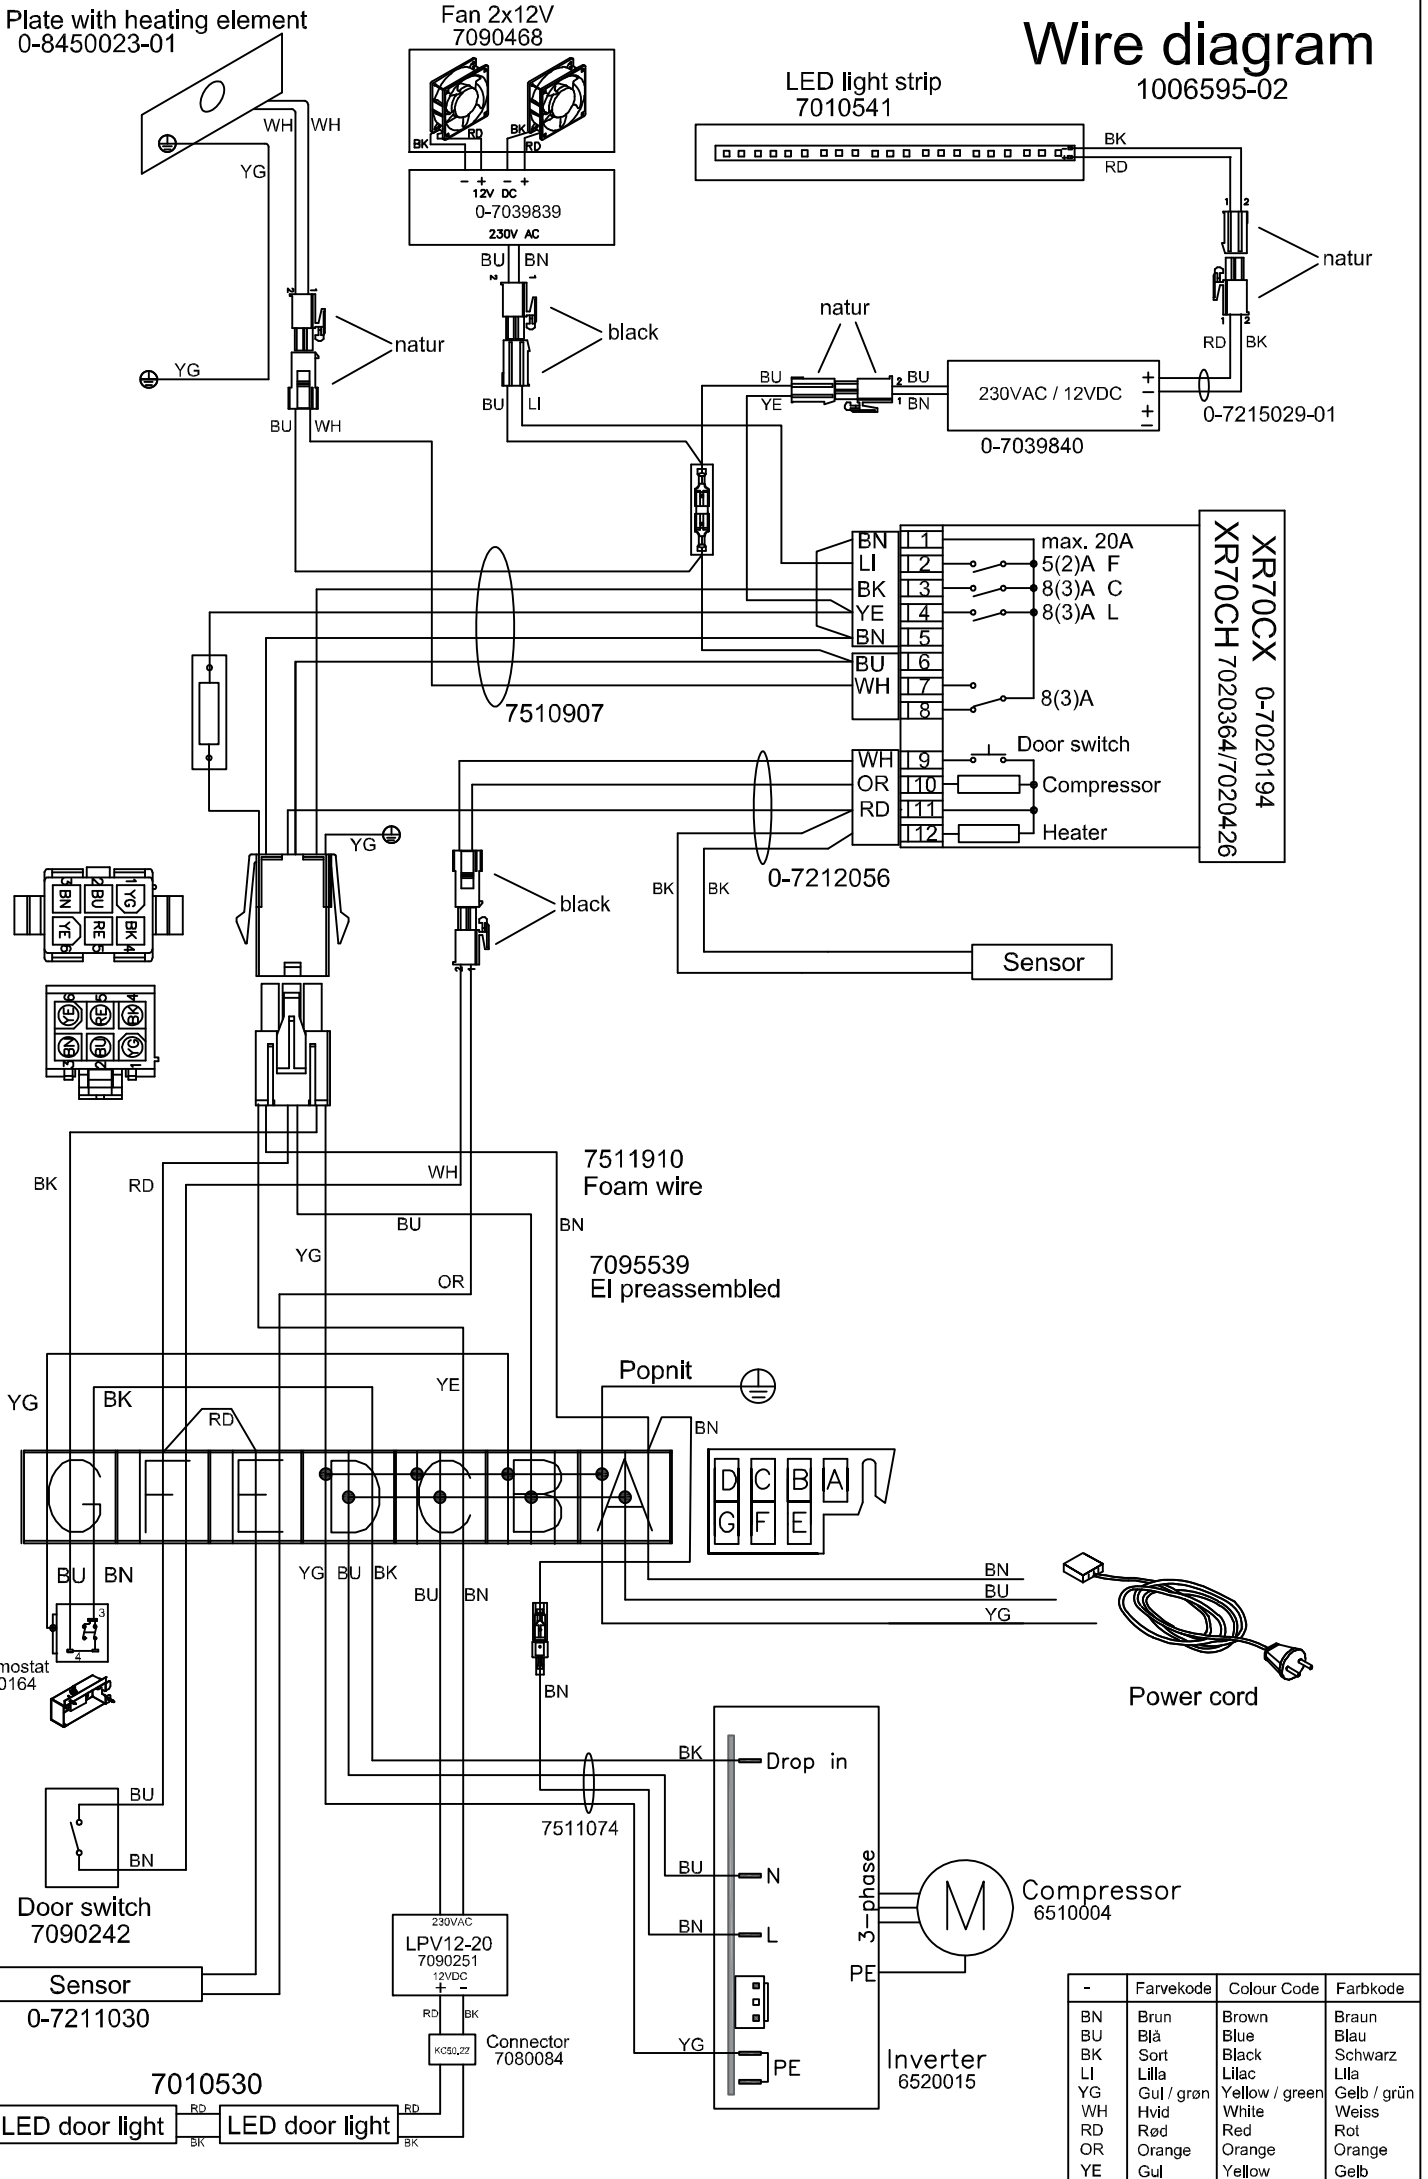

Plate with heating element
0-8450023-01

Fan 2x12V
7090468

Wire diagram

1006595-02

LED light strip
7010541

XR70CX 0-7020194
XR70CH 7020364/7020426

-	Farvekode	Colour Code	Farbkode
BN	Brun	Brown	Braun
BU	Blå	Blue	Blau
BK	Sort	Black	Schwarz
LI	Lilla	Lilac	Lila
YG	Gul / grøn	Yellow / green	Gelb / grün
WH	Hvid	White	Weiss
RD	Rød	Red	Rot
OR	Orange	Orange	Orange
YE	Gul	Yellow	Gelb