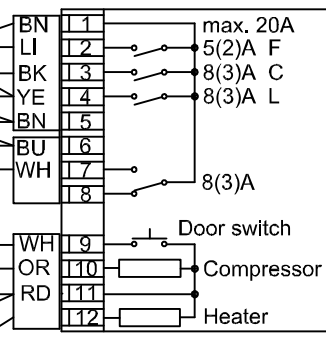

Plate with heating element
0-8450023-01

Fan 2x12V
7090468

Wire diagram

1006595-02

LED light strip
7010541

XR70CX 0-7020194
XR70CH 7020364/7020426

-	Farvekode	Colour Code	Farbkode
BN	Brun	Brown	Braun
BU	Blå	Blue	Blau
BK	Sort	Black	Schwarz
LI	Lilla	Lilac	Lila
YG	Gul / grøn	Yellow / green	Gelb / grün
WH	Hvid	White	Weiss
RD	Rød	Red	Rot
OR	Orange	Orange	Orange
YE	Gul	Yellow	Gelb