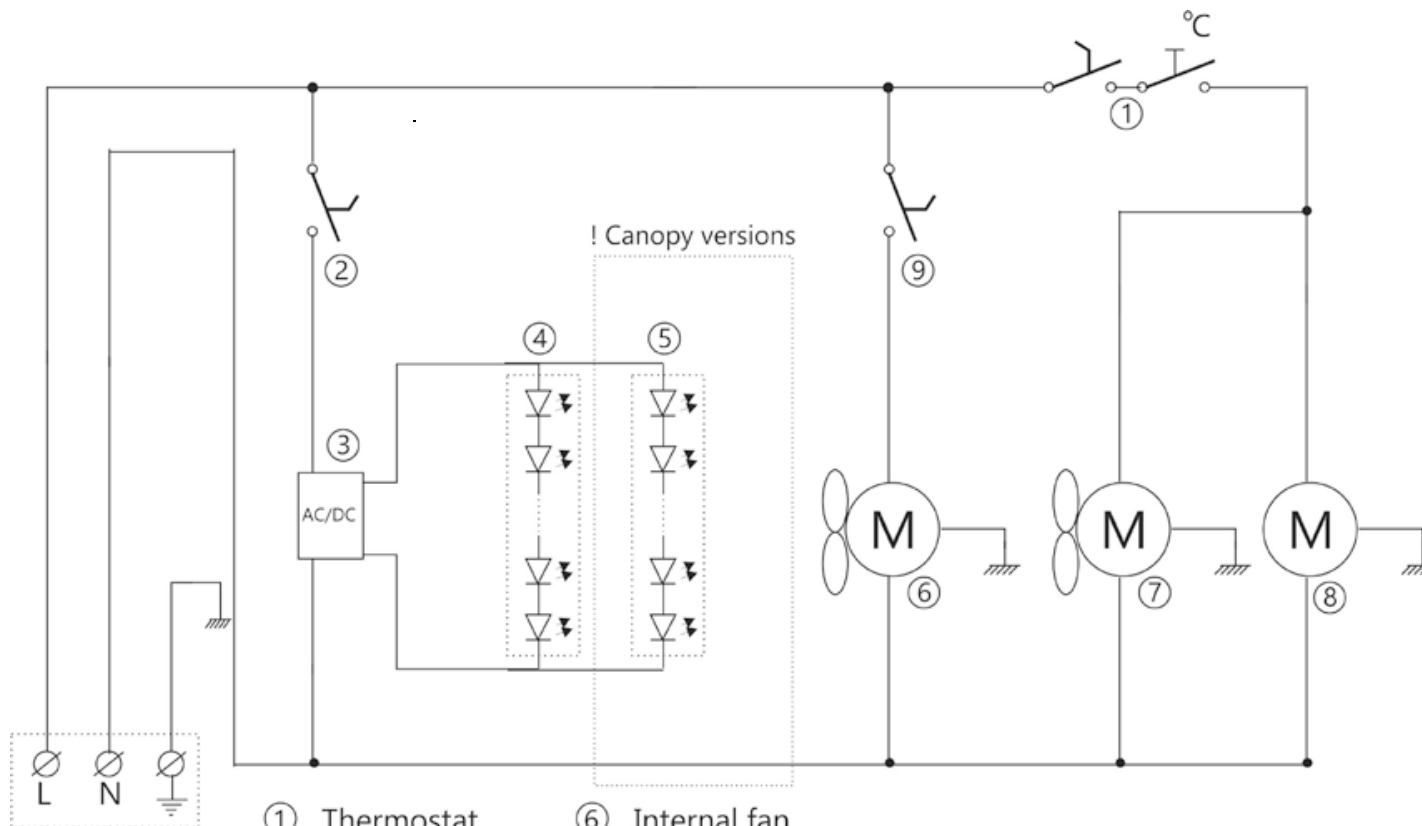

Schaltplan

Gewerbekühlschrank KU 385 G-CP

[Art. 435844030]

- ① Thermostat
- ② Light switch
- ③ Power supply
- ④ Canopy LED
- ⑤ Door LED
- ⑥ Internal fan
- ⑧ Compressor

	Date: 170327
	Rev.: 01
Wiring diagram	Rev. by: rfj
Drawing no.:	

- ① Thermostat
- ② Light switch
- ③ Power supply
- ④ Internal LED
- ⑤ Canopy LED
- ⑥ Internal fan
- ⑦ Condenser fan
- ⑧ Compressor
- ⑨ Door switch (Option)