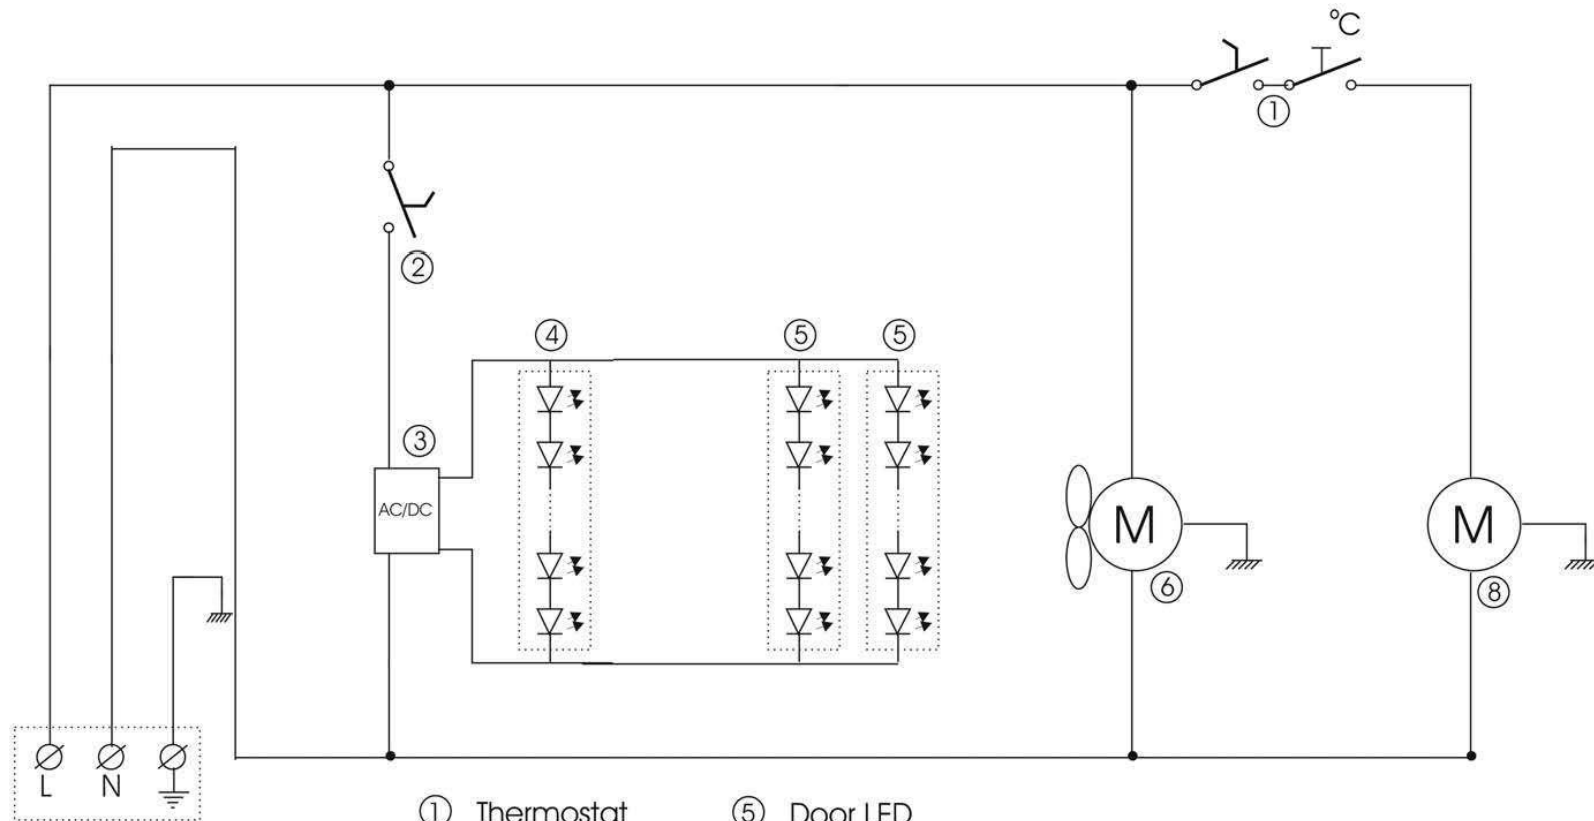

Schaltplan

Gewerbekühlschrank KU 385 G-CP

[Art. 435844030]

- ① Thermostat
- ② Light switch
- ③ Power supply
- ④ Canopy LED
- ⑤ Door LED
- ⑥ Internal fan
- ⑧ Compressor

	Date: 170327
	Rev.: 01
Wiring diagram	Rev. by: rfj
Drawing no.:	