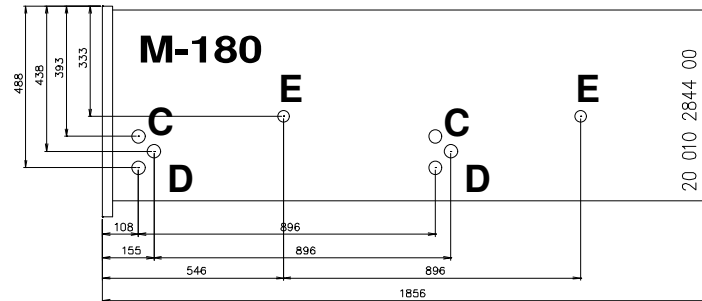

Masszeichnung

Wandkühlregal ALASKA 180 SLIM ENERGY

	A	B		A	B
71	710	645	180	1856	1792
100	960	896	240	2436	2372
120	1250	1186	300	2956	2892
150	1510	1446	360	3648	3584

Position Ablauf

MODELLO	VASCA	FONDO
R452 REMOTE OPEN		
R452 REMOTE CLOSED		
R452 INTEGRAL OPEN		
R452 INTEGRAL CLOSED		
R452 VBN REMOTE OPEN		
R452 VBN REMOTE CLOSED		
R452 VBN INTEGRAL OPEN		
R452 VBN INTEGRAL CLOSED		
R290 INTEGRAL OPEN	20 010 2844 00	60 020 0451 00
R290 INTEGRAL CLOSED		
R290 VBN INTEGRAL OPEN		
R290 VBN INTEGRAL CLOSED		

MODELLO	VASCA	FONDO
R452 REMOTE OPEN	20 020 00 2727 0	20 040 00 0269 0
R452 REMOTE CLOSED	20 020 00 2727 0	20 040 00 0269 0
R452 INTEGRAL OPEN	20 020 00 2727 0	20 040 00 0269 0
R452 INTEGRAL CLOSED	20 020 00 2727 0	20 040 00 0269 0
R452 VBN REMOTE OPEN	20 020 00 2727 0	20 040 00 0269 0
R452 VBN REMOTE CLOSED	20 020 00 2727 0	20 040 00 0269 0
R452 VBN INTEGRAL OPEN		
R452 VBN INTEGRAL CLOSED		
R290 INTEGRAL OPEN		
R290 INTEGRAL CLOSED		
R290 VBN INTEGRAL OPEN		
R290 VBN INTEGRAL CLOSED		

MODELLO	VASCA	FONDO
R452 REMOTE OPEN		
R452 REMOTE CLOSED		
R452 INTEGRAL OPEN		
R452 INTEGRAL CLOSED		
R452 VBN REMOTE OPEN		
R452 VBN REMOTE CLOSED		
R452 VBN INTEGRAL OPEN		
R452 VBN INTEGRAL CLOSED		
R290 INTEGRAL OPEN	20 020 00 4259 0	20 040 00 0279 0
R290 INTEGRAL CLOSED		
R290 VBN INTEGRAL OPEN		
R290 VBN INTEGRAL CLOSED		

C - ELEKTRISCHER KABEL (ELECTRICAL WIRES)

D - ROHRE (PIPES)

E - ABLAUF (DRAIN)

MODELLO	VASCA	FONDO
R452 REMOTE OPEN	20 020 00 4257 0	60 020 0446 00
R452 REMOTE CLOSED		
R452 INTEGRAL OPEN		
R452 INTEGRAL CLOSED		
R452 VBN REMOTE OPEN		
R452 VBN REMOTE CLOSED		
R452 VBN INTEGRAL OPEN		
R452 VBN INTEGRAL CLOSED		
R290 INTEGRAL OPEN		
R290 INTEGRAL CLOSED		
R290 VBN INTEGRAL OPEN		
R290 VBN INTEGRAL CLOSED		