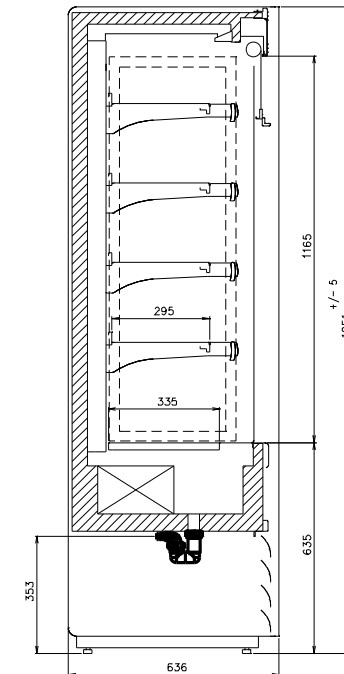

Masszeichnung

Wandkühlregal ALASKA 180 SLIM ENERGY

	A	B		A	B
71	710	645	180	1856	1792
100	960	896	240	2436	2372
120	1250	1186	300	2956	2892
150	1510	1446	360	3648	3584

Position Ablauf

MODELLO	VASCA	FONDO
R452 REMOTE OPEN		
R452 REMOTE CLOSED		
R452 INTEGRAL OPEN		
R452 INTEGRAL CLOSED		
R452 VBN REMOTE OPEN		
R452 VBN REMOTE CLOSED		
R452 VBN INTEGRAL OPEN		
R452 VBN INTEGRAL CLOSED		
R290 INTEGRAL OPEN	20 010 2844 00	60 020 0451 00
R290 INTEGRAL CLOSED		
R290 VBN INTEGRAL OPEN		
R290 VBN INTEGRAL CLOSED		

MODELLO	VASCA	FONDO
R452 REMOTE OPEN	20 020 00 2727 0	20 040 00 0269 0
R452 REMOTE CLOSED	20 020 00 2727 0	20 040 00 0269 0
R452 INTEGRAL OPEN	20 020 00 2727 0	20 040 00 0269 0
R452 INTEGRAL CLOSED	20 020 00 2727 0	20 040 00 0269 0
R452 VBN REMOTE OPEN	20 020 00 2727 0	20 040 00 0269 0
R452 VBN REMOTE CLOSED	20 020 00 2727 0	20 040 00 0269 0
R452 VBN INTEGRAL OPEN		
R452 VBN INTEGRAL CLOSED		
R290 INTEGRAL OPEN		
R290 INTEGRAL CLOSED		
R290 VBN INTEGRAL OPEN		
R290 VBN INTEGRAL CLOSED		

MODELLO	VASCA	FONDO
R452 REMOTE OPEN		
R452 REMOTE CLOSED		
R452 INTEGRAL OPEN		
R452 INTEGRAL CLOSED		
R452 VBN REMOTE OPEN		
R452 VBN REMOTE CLOSED		
R452 VBN INTEGRAL OPEN		
R452 VBN INTEGRAL CLOSED		
R290 INTEGRAL OPEN	20 020 00 4259 0	20 040 00 0279 0
R290 INTEGRAL CLOSED		
R290 VBN INTEGRAL OPEN		
R290 VBN INTEGRAL CLOSED		

C - ELEKTRISCHER KABEL (ELECTRICAL WIRES)

D - ROHRE (PIPES)

E - ABLAUF (DRAIN)

MODELLO	VASCA	FONDO
R452 REMOTE OPEN	20 020 00 4257 0	60 020 0446 00
R452 REMOTE CLOSED		
R452 INTEGRAL OPEN		
R452 INTEGRAL CLOSED		
R452 VBN REMOTE OPEN		
R452 VBN REMOTE CLOSED		
R452 VBN INTEGRAL OPEN		
R452 VBN INTEGRAL CLOSED		
R290 INTEGRAL OPEN		
R290 INTEGRAL CLOSED		
R290 VBN INTEGRAL OPEN		
R290 VBN INTEGRAL CLOSED		