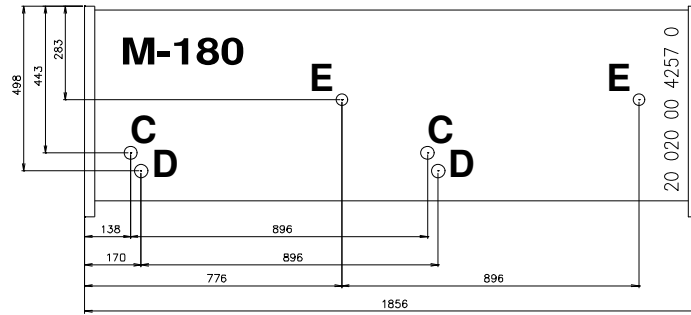

Masszeichnung

Wandkühlregal ALASKA 180 SLIM ENERGY

	A	B		A	B
71	710	645	180	1856	1792
100	960	896	240	2436	2372
120	1250	1186	300	2956	2892
150	1510	1446	360	3648	3584

Position Ablauf

MODELLO	VASCA	FONDO
R452 REMOTE OPEN		
R452 REMOTE CLOSED		
R452 INTEGRAL OPEN		
R452 INTEGRAL CLOSED		
R452 VBN REMOTE OPEN		
R452 VBN REMOTE CLOSED		
R452 VBN INTEGRAL OPEN		
R452 VBN INTEGRAL CLOSED		
R290 INTEGRAL OPEN	20 010 2844 00	60 020 0451 00
R290 INTEGRAL CLOSED		
R290 VBN INTEGRAL OPEN		
R290 VBN INTEGRAL CLOSED		

MODELLO	VASCA	FONDO
R452 REMOTE OPEN		
R452 REMOTE CLOSED		
R452 INTEGRAL OPEN		
R452 INTEGRAL CLOSED		
R452 VBN REMOTE OPEN		
R452 VBN REMOTE CLOSED		
R452 VBN INTEGRAL OPEN		
R452 VBN INTEGRAL CLOSED		
R290 INTEGRAL OPEN	20 020 00 4259 0	20 040 00 0279 0
R290 INTEGRAL CLOSED		
R290 VBN INTEGRAL OPEN		
R290 VBN INTEGRAL CLOSED		

C - ELEKTRISCHER KABEL (ELECTRICAL WIRES)

D - ROHRE (PIPES)

E - ABLAUF (DRAIN)

MODELLO	VASCA	FONDO
R452 REMOTE OPEN	20 020 00 4257 0	60 020 0446 00
R452 REMOTE CLOSED		
R452 INTEGRAL OPEN		
R452 INTEGRAL CLOSED		
R452 VBN REMOTE OPEN		
R452 VBN REMOTE CLOSED		
R452 VBN INTEGRAL OPEN		
R452 VBN INTEGRAL CLOSED		
R290 INTEGRAL OPEN		
R290 INTEGRAL CLOSED		
R290 VBN INTEGRAL OPEN		
R290 VBN INTEGRAL CLOSED		