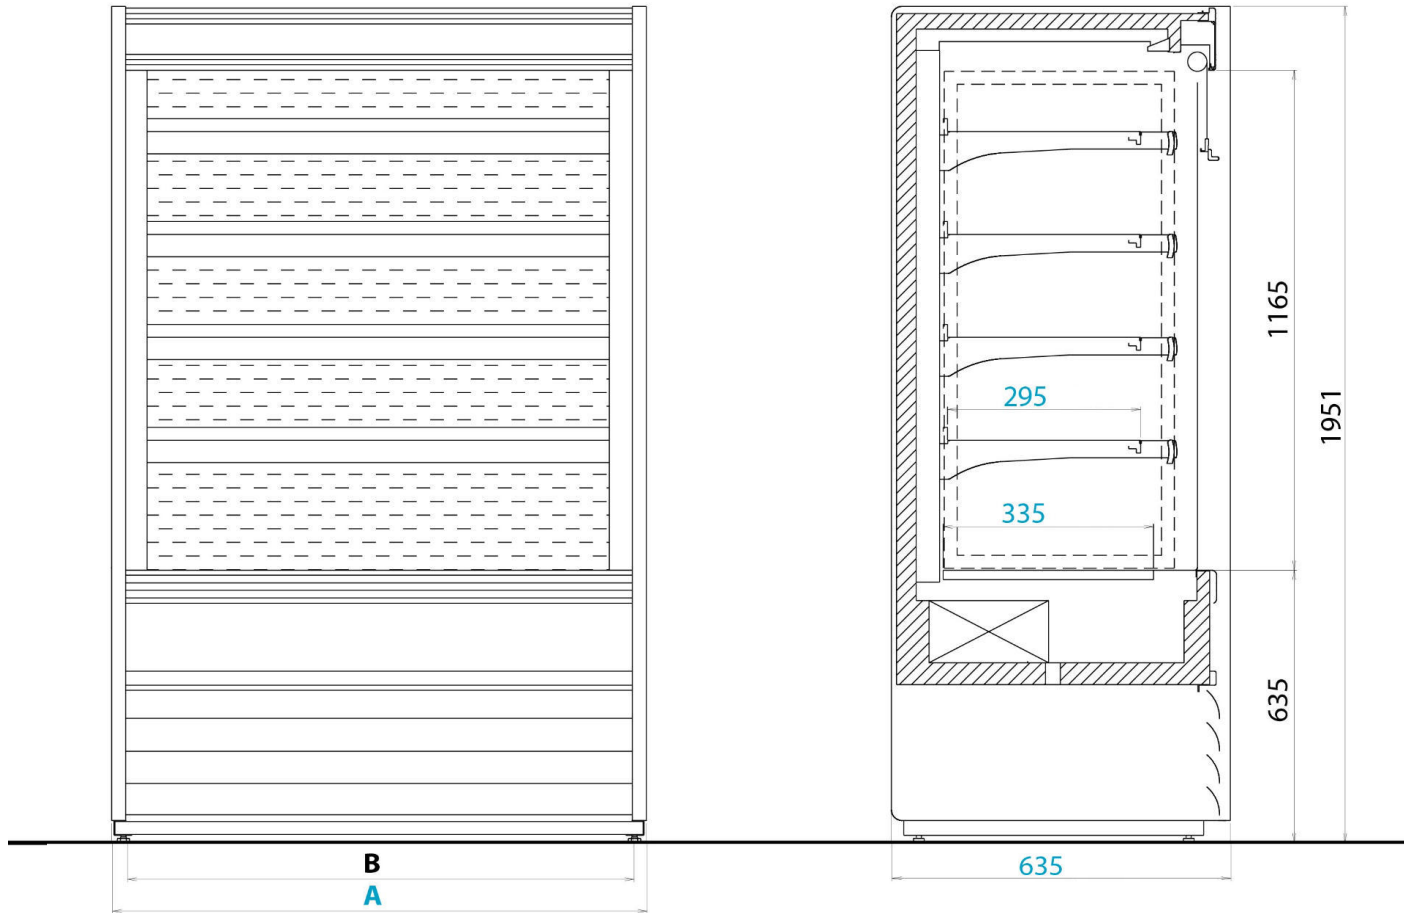

Masszeichnung

Wandkühlregal ALASKA 180 SLIM ENERGY

	A	B		A	B
71	710	645	180	1856	1792
100	960	896	240	2436	2372
120	1250	1186	300	2956	2892
150	1510	1446	360	3648	3584

Position Ablauf

MODELLO	VASCA	FONDO
R452 REMOTE OPEN		
R452 REMOTE CLOSED		
R452 INTEGRAL OPEN		
R452 INTEGRAL CLOSED		
R452 VBN REMOTE OPEN		
R452 VBN REMOTE CLOSED		
R452 VBN INTEGRAL OPEN		
R452 VBN INTEGRAL CLOSED		
R290 INTEGRAL OPEN	20 010 2844 00	60 020 0451 00
R290 INTEGRAL CLOSED		
R290 VBN INTEGRAL OPEN		
R290 VBN INTEGRAL CLOSED		

MODELLO	VASCA	FONDO
R452 REMOTE OPEN	20 020 00 2727 0	20 040 00 0269 0
R452 REMOTE CLOSED	20 020 00 2727 0	20 040 00 0269 0
R452 INTEGRAL OPEN	20 020 00 2727 0	20 040 00 0269 0
R452 INTEGRAL CLOSED	20 020 00 2727 0	20 040 00 0269 0
R452 VBN REMOTE OPEN	20 020 00 2727 0	20 040 00 0269 0
R452 VBN REMOTE CLOSED	20 020 00 2727 0	20 040 00 0269 0
R452 VBN INTEGRAL OPEN		
R452 VBN INTEGRAL CLOSED		
R290 INTEGRAL OPEN		
R290 INTEGRAL CLOSED		
R290 VBN INTEGRAL OPEN		
R290 VBN INTEGRAL CLOSED		

MODELLO	VASCA	FONDO
R452 REMOTE OPEN		
R452 REMOTE CLOSED		
R452 INTEGRAL OPEN		
R452 INTEGRAL CLOSED		
R452 VBN REMOTE OPEN		
R452 VBN REMOTE CLOSED		
R452 VBN INTEGRAL OPEN		
R452 VBN INTEGRAL CLOSED		
R290 INTEGRAL OPEN	20 020 00 4259 0	20 040 00 0279 0
R290 INTEGRAL CLOSED		
R290 VBN INTEGRAL OPEN		
R290 VBN INTEGRAL CLOSED		

C - ELEKTRISCHER KABEL (ELECTRICAL WIRES)

D - ROHRE (PIPES)

E - ABLAUF (DRAIN)

MODELLO	VASCA	FONDO
R452 REMOTE OPEN	20 020 00 4257 0	60 020 0446 00
R452 REMOTE CLOSED		
R452 INTEGRAL OPEN		
R452 INTEGRAL CLOSED		
R452 VBN REMOTE OPEN		
R452 VBN REMOTE CLOSED		
R452 VBN INTEGRAL OPEN		
R452 VBN INTEGRAL CLOSED		
R290 INTEGRAL OPEN		
R290 INTEGRAL CLOSED		
R290 VBN INTEGRAL OPEN		
R290 VBN INTEGRAL CLOSED		