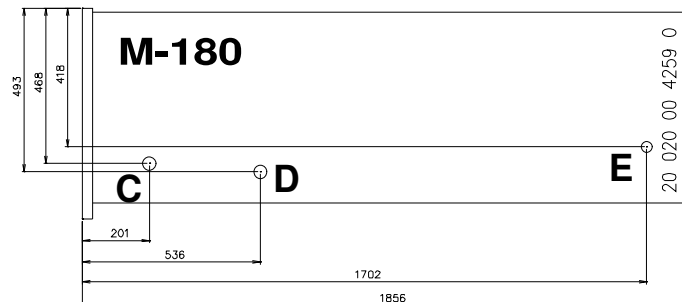

Masszeichnung

Wandkühlregal ALASKA 180 SLIM ENERGY

	A	B		A	B
71	710	645	180	1856	1792
100	960	896	240	2436	2372
120	1250	1186	300	2956	2892
150	1510	1446	360	3648	3584

Position Ablauf

MODELLO	VASCA	FONDO
R452 REMOTE OPEN		
R452 REMOTE CLOSED		
R452 INTEGRAL OPEN		
R452 INTEGRAL CLOSED		
R452 VBN REMOTE OPEN		
R452 VBN REMOTE CLOSED		
R452 VBN INTEGRAL OPEN		
R452 VBN INTEGRAL CLOSED		
R290 INTEGRAL OPEN	20 010 2844 00	60 020 0451 00
R290 INTEGRAL CLOSED		
R290 VBN INTEGRAL OPEN		
R290 VBN INTEGRAL CLOSED		

MODELLO	VASCA	FONDO
R452 REMOTE OPEN	20 020 00 2727 0	20 040 00 0269 0
R452 REMOTE CLOSED	20 020 00 2727 0	20 040 00 0269 0
R452 INTEGRAL OPEN	20 020 00 2727 0	20 040 00 0269 0
R452 INTEGRAL CLOSED	20 020 00 2727 0	20 040 00 0269 0
R452 VBN REMOTE OPEN	20 020 00 2727 0	20 040 00 0269 0
R452 VBN REMOTE CLOSED	20 020 00 2727 0	20 040 00 0269 0
R452 VBN INTEGRAL OPEN		
R452 VBN INTEGRAL CLOSED		
R290 INTEGRAL OPEN		
R290 INTEGRAL CLOSED		
R290 VBN INTEGRAL OPEN		
R290 VBN INTEGRAL CLOSED		

MODELLO	VASCA	FONDO
R452 REMOTE OPEN		
R452 REMOTE CLOSED		
R452 INTEGRAL OPEN		
R452 INTEGRAL CLOSED		
R452 VBN REMOTE OPEN		
R452 VBN REMOTE CLOSED		
R452 VBN INTEGRAL OPEN		
R452 VBN INTEGRAL CLOSED		
R290 INTEGRAL OPEN	20 020 00 4259 0	20 040 00 0279 0
R290 INTEGRAL CLOSED		
R290 VBN INTEGRAL OPEN		
R290 VBN INTEGRAL CLOSED		

C - ELEKTRISCHER KABEL (ELECTRICAL WIRES)

D - ROHRE (PIPES)

E - ABLAUF (DRAIN)

MODELLO	VASCA	FONDO
R452 REMOTE OPEN	20 020 00 4257 0	60 020 0446 00
R452 REMOTE CLOSED		
R452 INTEGRAL OPEN		
R452 INTEGRAL CLOSED		
R452 VBN REMOTE OPEN		
R452 VBN REMOTE CLOSED		
R452 VBN INTEGRAL OPEN		
R452 VBN INTEGRAL CLOSED		
R290 INTEGRAL OPEN		
R290 INTEGRAL CLOSED		
R290 VBN INTEGRAL OPEN		
R290 VBN INTEGRAL CLOSED		