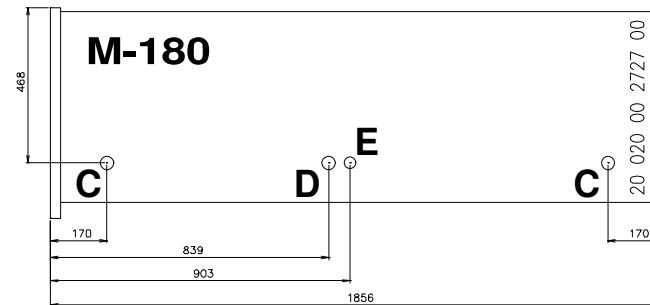

Masszeichnung

Wandkühlregal ALASKA 180 SLIM ENERGY

	A	B		A	B
71	710	645	180	1856	1792
100	960	896	240	2436	2372
120	1250	1186	300	2956	2892
150	1510	1446	360	3648	3584

Position Ablauf

MODELLO	VASCA	FONDO
R452 REMOTE OPEN		
R452 REMOTE CLOSED		
R452 INTEGRAL OPEN		
R452 INTEGRAL CLOSED		
R452 VBN REMOTE OPEN		
R452 VBN REMOTE CLOSED		
R452 VBN INTEGRAL OPEN		
R452 VBN INTEGRAL CLOSED		
R290 INTEGRAL OPEN	20 010 2844 00	60 020 0451 00
R290 INTEGRAL CLOSED		
R290 VBN INTEGRAL OPEN		
R290 VBN INTEGRAL CLOSED		

MODELLO	VASCA	FONDO
R452 REMOTE OPEN	20 020 00 2727 0	20 040 00 0269 0
R452 REMOTE CLOSED	20 020 00 2727 0	20 040 00 0269 0
R452 INTEGRAL OPEN	20 020 00 2727 0	20 040 00 0269 0
R452 INTEGRAL CLOSED	20 020 00 2727 0	20 040 00 0269 0
R452 VBN REMOTE OPEN	20 020 00 2727 0	20 040 00 0269 0
R452 VBN REMOTE CLOSED	20 020 00 2727 0	20 040 00 0269 0
R452 VBN INTEGRAL OPEN		
R452 VBN INTEGRAL CLOSED		
R290 INTEGRAL OPEN		
R290 INTEGRAL CLOSED		
R290 VBN INTEGRAL OPEN		
R290 VBN INTEGRAL CLOSED		

MODELLO	VASCA	FONDO
R452 REMOTE OPEN		
R452 REMOTE CLOSED		
R452 INTEGRAL OPEN		
R452 INTEGRAL CLOSED		
R452 VBN REMOTE OPEN		
R452 VBN REMOTE CLOSED		
R452 VBN INTEGRAL OPEN		
R452 VBN INTEGRAL CLOSED		
R290 INTEGRAL OPEN	20 020 00 4259 0	20 040 00 0279 0
R290 INTEGRAL CLOSED		
R290 VBN INTEGRAL OPEN		
R290 VBN INTEGRAL CLOSED		