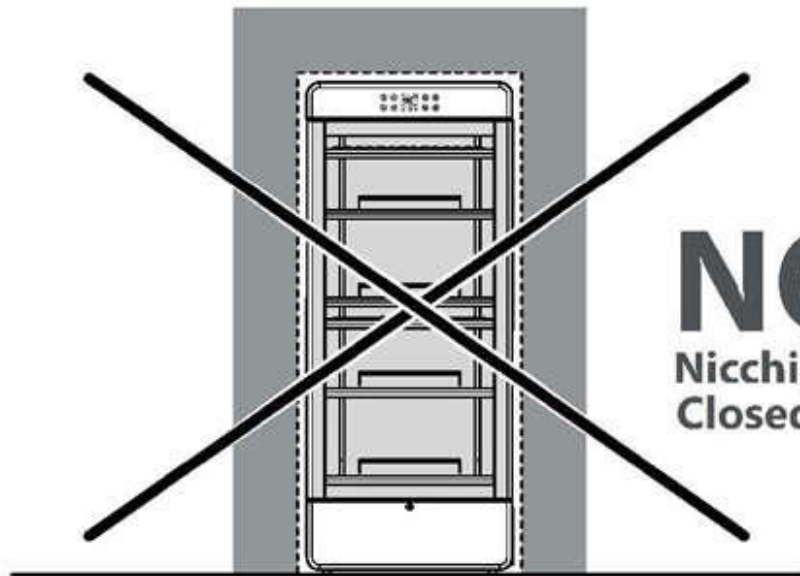

# Masszeichnung

## Weinlagerschrank Wine Black Slim Fit

[Art. 436600200]

**NO!**  
Nicchia chiusa  
Closed Niche

**NO!**  
Schiena a  
ridosso parete

Back to the wall