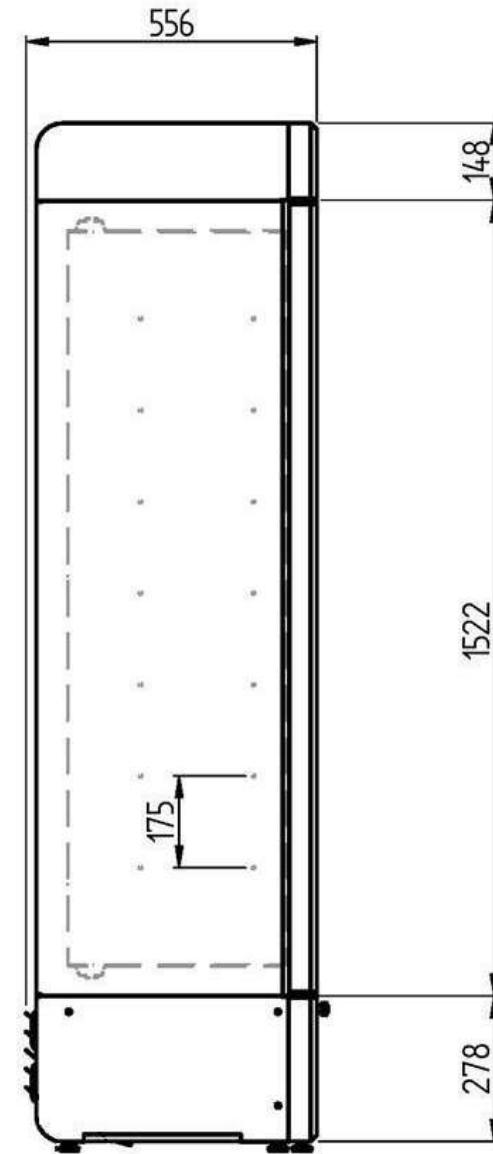

# Masszeichnung

## Weinlagerschrank Wine Black Slim Fit

[Art. 436600200]

**NO!**  
Nicchia chiusa  
Closed Niche

**NO!**  
Schiena a  
ridosso parete

Back to the wall