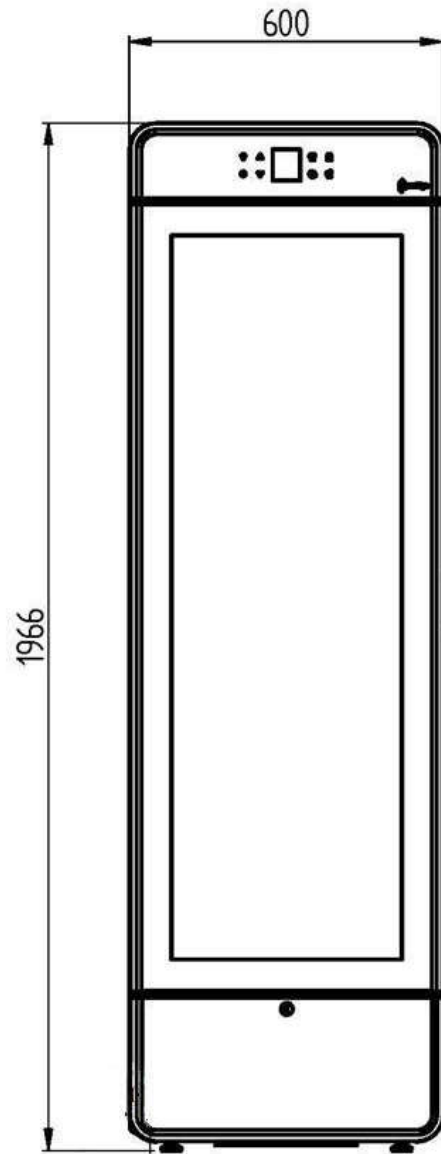

# Masszeichnung

## Weinlagerschrank Wine Black Slim Fit

[Art. 436600200]

**NO!**  
Nicchia chiusa  
Closed Niche

**NO!**  
Schiena a  
ridosso parete

Back to the wall